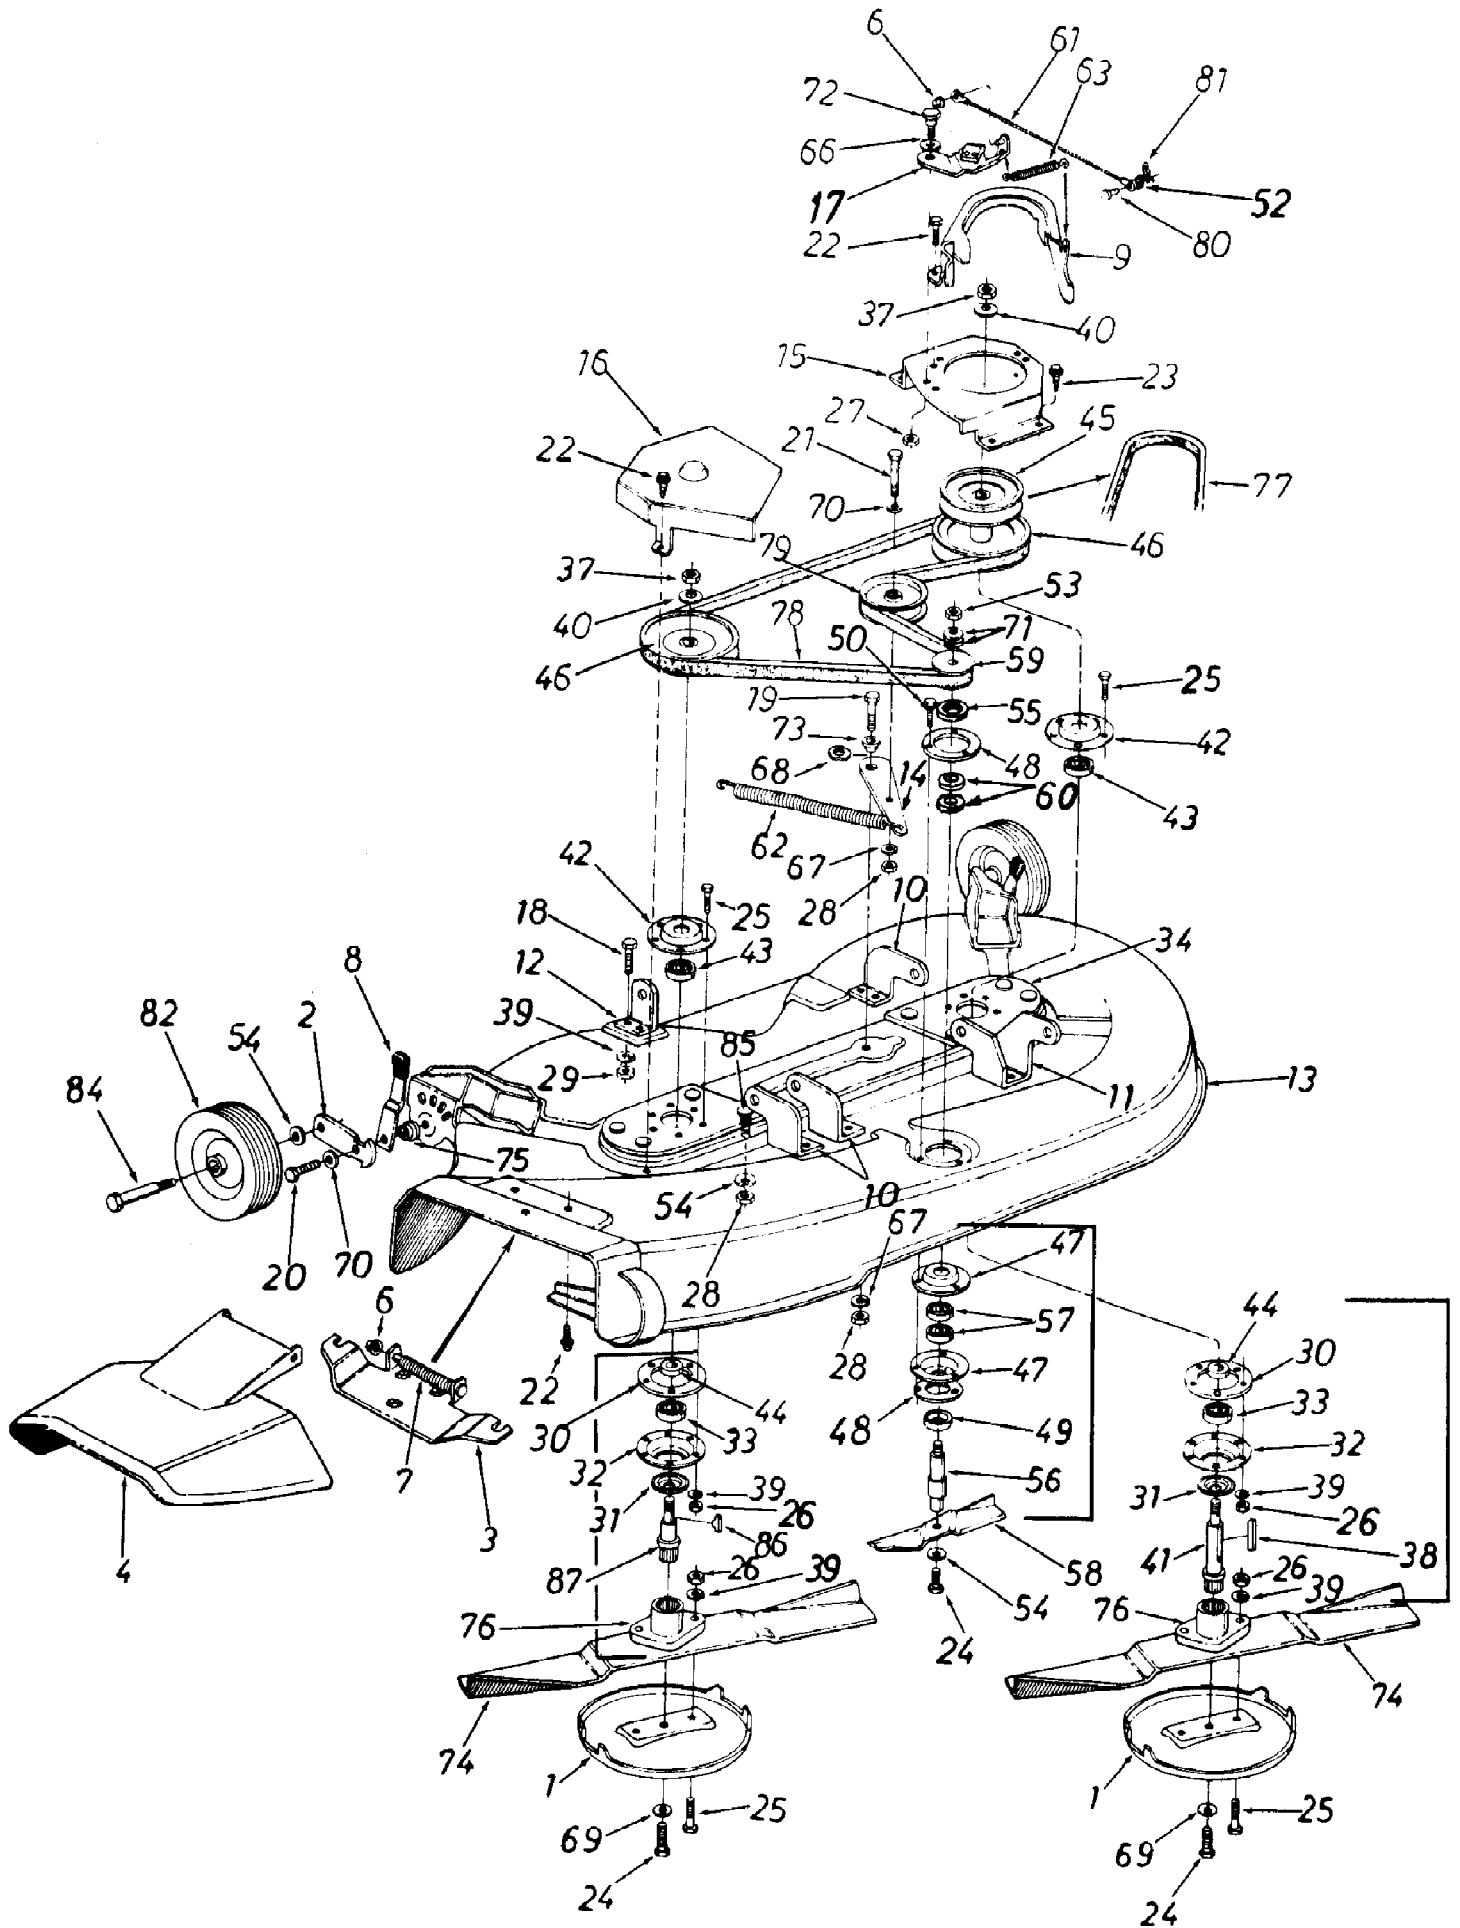

136-704-190 Yard Boss LT-140 (1986)
44" Side Discharge Deck Assembly

Page 5 of 27

Ref #	Part Number	Qty	S/P/F	Description
1	07919	1	S	Anti-Scalp Plate
2	10937	1		Bar-Wheel Pivot
3	11396	1		Adapter Plate
4	11574	1		Chute Cover Ass'y.
	711-0571	1		Hinge Pin
6	726-0106	1	S	Cap Speed Nut 1/4" Rod
7	732-0261	1		Torsion Spring
8	14082	1	/P	Spring Lever Ass'y.
9	14258	1	S	Belt Guard
10	16175	1		Deck Hanger Bracket
11	16176	1		Butterfly-Bracket
12	16180	1		Deck Hanger Bracket
13	16231	1		44" Deck Ass'y.
14	16331	1		Idler Bracket
15	16333	1		Pulley Cover L.H.
16	16334	1		Pulley Cover R.H.
17	16337	1		Spindle Brake Arm Ass'y.
18	710-0118	1	S	Hex Bolt 5/16-18 x .75" Lg.*
19	710-0152	1	S	Hex Bolt 3/8-24 x 1.00" Lg.*
20	710-0191	1	/P	Hex Bolt 3/8-24 x 1.25" Lg.*
21	710-0459	1	S	Hex Bolt 3/8-24 x 1.50" Lg.*
22	710-0599	1	/P	Hex Wash. S-Tapp Scr. 1/4-20 X .50
23	710-0726	1	/P	Hex Wash. Hd. Tapp Scr. 5/16-18 x .75" Lg.
24	710-0877	1	S	Hex Cent. L-Bolt 3/8-24 x .88" Lg.
25	710-0888	1	/P	Hex Bolt Special 5/16-24 x 1.0" Lg.
26	712-0123	1	/P	Hex Nut 5/16-24 Thd.*
27	712-0158	1	S	Hex Cent. L-Nut 5/16-18 Thd.
28	712-0241	1	/P	Hex Nut 3/8-24 Thd.*
29	712-0267	1	S	Hex Nut 5/16-18 Thd.*
30	09164	1	S	Reinforcement Plate
31	13703	1		Bearing Shield
32	15296	1	S	Open Brg. Housing 1.85 I.D.
33	741-0919	1	S	Ball Brg. .787" I.D. x 1.85" O.D. x .551
34	16349	1		Spindle Mounting Plate Ass'y.
37	712-0318	1	/P	Hex Jam Nut 5/8-18 Thd.*
38	714-0168	1	/P	Sq. Key 3/16" x 2.25" Lg.
39	736-0119	1	S	L-Wash. 5/16" I.D.*
40	736-0317	1	/P	Bell-Wash. .630" I.D. x 1.25" O.D.
41	738-0632	1	S	44" Deck Blade Spindle
42	08253	1	S	Bearing Housing 1.85" I.D.
43	741-0919	1	S	Ball Brg. .787" I.D. x 1.85" O.D. x .551
44	750-0456	1	S	Spacer 1.0" O.D. x .790" I.D.
45	756-0329	1		5/8 "V"-Pulley .79" I.D. x 5.75" O.D.
46	756-0470	1	S	"V"-Pulley .79" I.D. x 6.50" O.D.
47	15319	1	S	Bearing Housing 1-3/8" I.D.
48	16348	1	S	Reinforcement Plate
49	16400	1		Bearing Shield
50	710-0947	1	S	Hex Wash. Hd. B-Tap Scr. 1/4 X .75" Lg.
52	736-0463	1	S	FI-Wash. .20" I.D. x .62" O.D.
53	712-0922	1	/P	Hex Jam Nut 1/2-20 Thd.
54	736-0105	1	/P	Bell-Wash. .400" I.D. x .88" O.D.
55	736-0162	1	/P	FI-Wash. .635" I.D. x 1.04" O.D.
56	738-0627	1		Blade Spindle