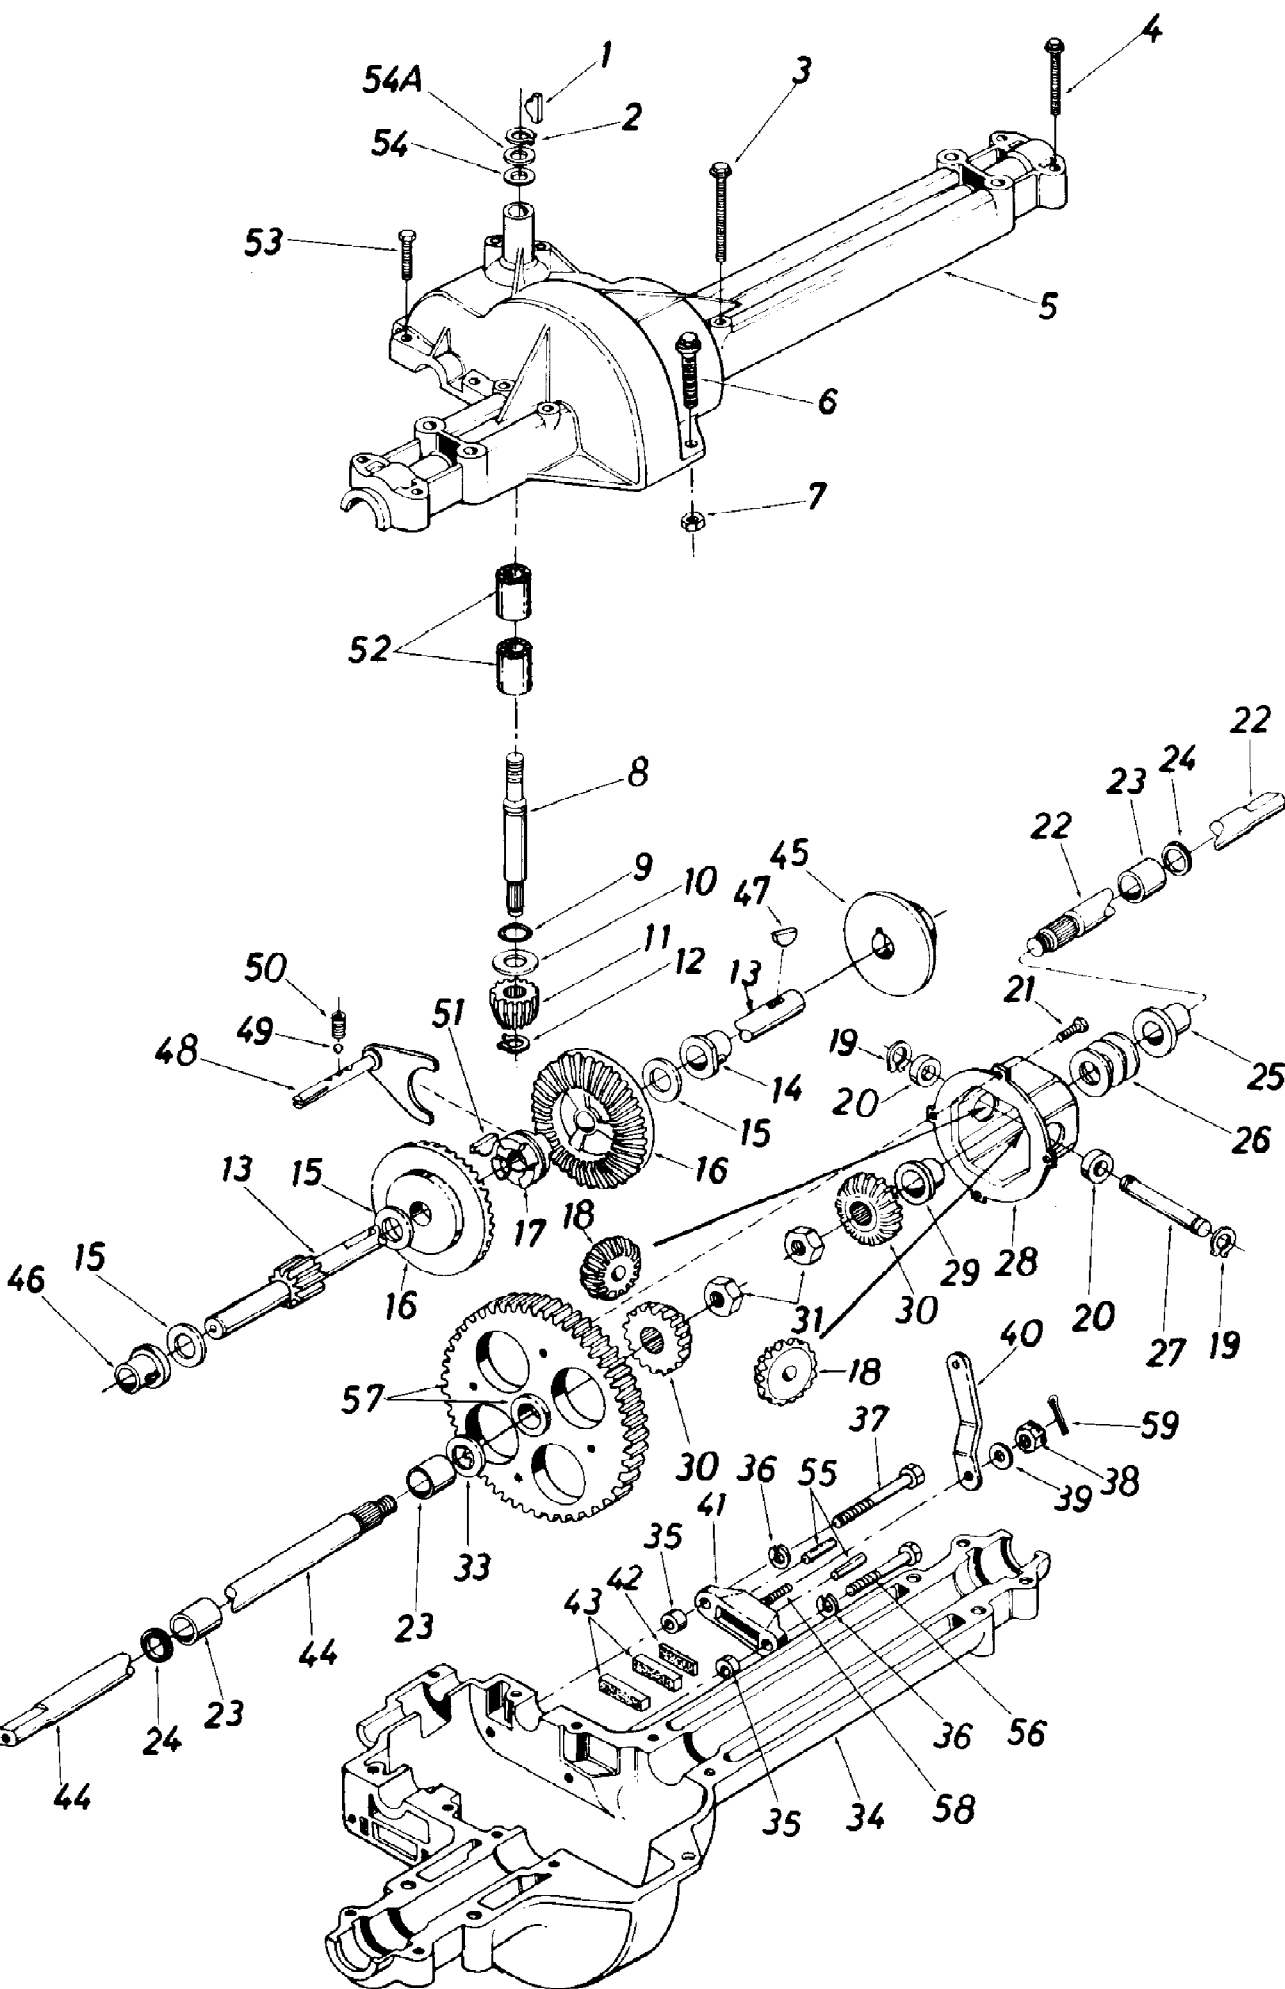

136-704-190 Yard Boss LT-140 (1986)
Single Speed Transaxle Right Hand

Page 22 of 27

Ref #	Part Number	Qty	S/P/F	Description
1	714-0129	1	S	#4 Hi-Pro Key 3/32 x 5/8" Dia.
2	716-0115	1	S	Snap Ring .625" Shaft
3	710-0854	1	S	Hex Bolt 1/4-20 X 1.75" Lg.
4	710-0809	1		Hex Bolt 1/4-20 X 1.25" Lg.'r
5	717-0764	1	S	Upper Housing
6	710-0889	1		Hex FI-Bolt 1/4-20 X .88" Lg.
7	712-0287	1	S	Hex Nut 1/4-20 Thd.
8	717-0634	1	S	Input Shaft
9	721-0178	1	S	Square Seal 5/8" I.D.
10	736-0335	1	S	Thrust Washer 5/8" I.D. x 1.25" O.D.
11	717-0633	1	S	Pinion Input 14T
12	716-0108	1	S	Retaining Ring 7/16" Ext.
13	717-0758	1	S	Drive Shaft R.H.
14	741-0336	1	S	Flange Brg. 5/8" I.D. x 3/4" Lg.
15		1		FI-Wash.
	736-0349	1	S	FI-Wash. 5/8" I.D. x 1.0" O.D. x .020 Thk.
	736-0336	1	S	FI-Wash. 5/8" I.D. x 1.0" O.D. x .030 Thk.
	736-0337	1	S	FI-Wash. 5/8" I.D. x 1.0" O.D. x .040 Thk.
16	717-0757	1		Bevel Gear 42T
17	717-0667	1	S	Clutch Collar
18	717-1020	1	/P	Miter Gear 15T H.D.
19	716-0142	1	S	Snap Ring
20	717-0690	1	S	Thrust Bearing 1/2" I.D. x 1.0" O.D.
21	710-0862	1	S	Pan Head Scr. 1/4-20 X .50" Lg. w/ Patch
22	717-1012	1		Axle R.H.
23	741-0340	1	S	Sleeve Bearing 3/4" I.D. x 1.0" Lg.
24	721-0179	1	S	Oil Seal 3/4" I.D.
25	741-0339	1	S	Flange Bearing 3/4" I.D. x 15/16" Lg.
26	736-0188	1	/P	FI-Wash. .760" I.D. x 1.49" O.D.
27	717-0673	1	S	Cross Shaft
28	717-0777	1	S	Differential Housing Ass'y.
29		1		Comes with Ref. 28
30	717-1019	1	S	Miter Gear H.D.
31	712-0200	1	S	Hex Ins. L-Nut 1/2-20 Thd.
33	736-0188	1	/P	FI-Wash. .760" I.D. x 1.49" O.D.
34	717-0761	1	S	Lower Housing
35	750-0555	1		Spacer .53" O.D. x 3/8" Lg.
36	736-0329	1	S	L-Wash. 1/4" I.D.
37	710-0886	1	S	Hex Bolt 1/4-20 x 1.50" Lg. (Grade 5)
38	712-0335	1	S	Castle Nut 5/16-24 Thd.
39	736-0159	1	S	FI-Wash. .344" I.D. x .875" O.D.
40	717-0700	1	/P	Actuating Arm R.H.
41	717-0679	1		Brake Yoke
42	717-0682	1	S	Puck Plate
43	717-0678	1	S	Brake Puck
44	717-1011	1		Axle L.H.
45	717-0677	1	/P	Brake Disc
46	741-0337	1	S	Flange Bearing 5/8" I.D. x 15/16" Lg.
47	714-0161	1	S	Woodruff Key 3/16 x 5/8 HT
48	717-0754	1	S	Shift Fork Ass'y.
49	741-0862	1	/P	Ball Detent .250" Dia.
50	732-0863	1	S	Spring Detent
51	714-0169			Woodruff Key 3/16 x 3/4" Dia. HT