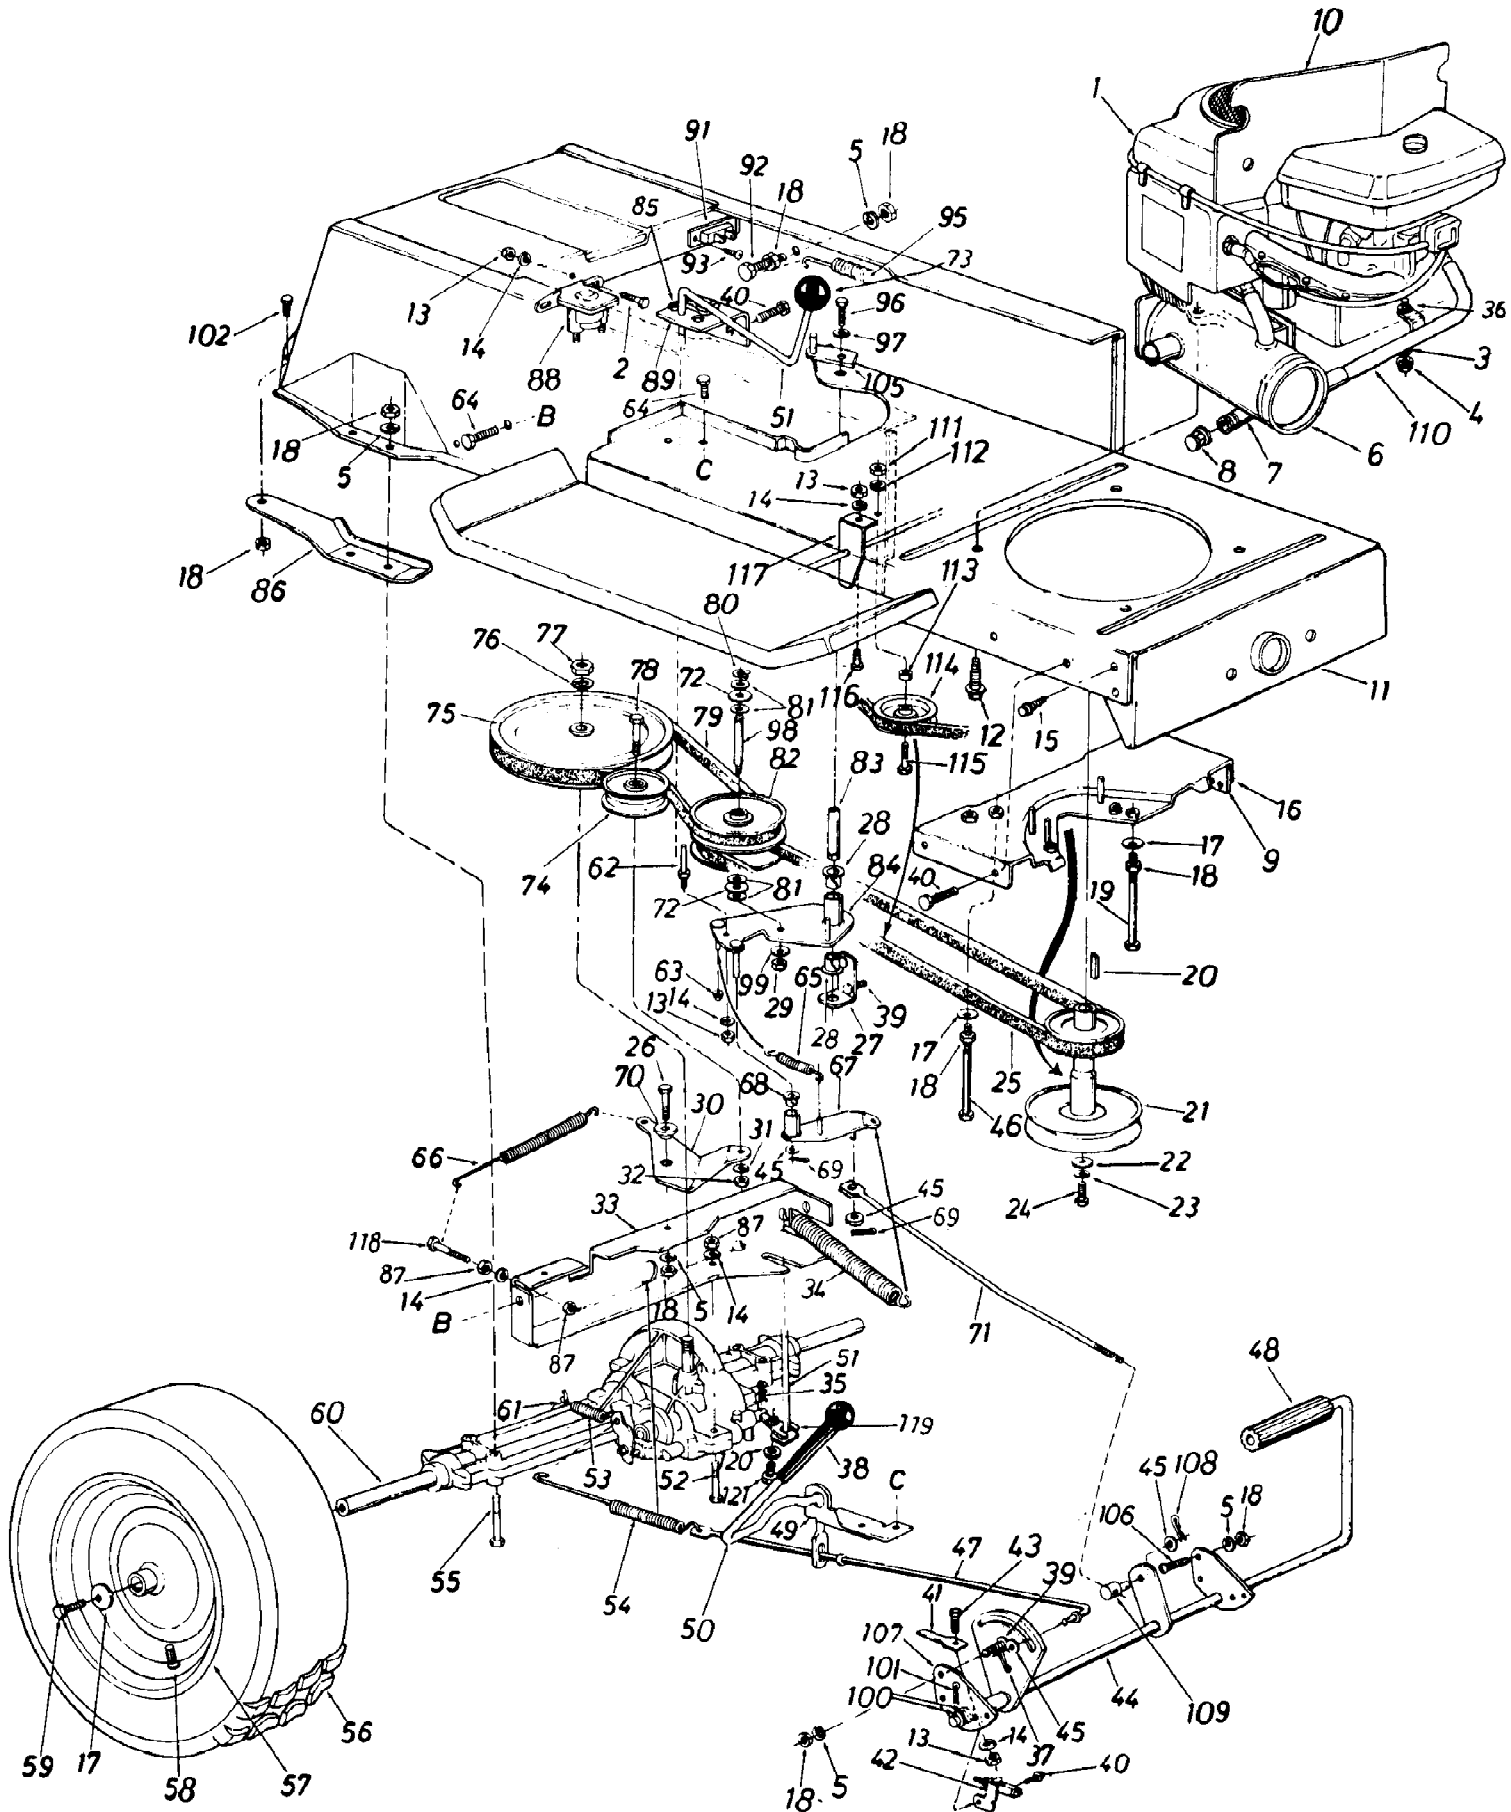

136-704-190 Yard Boss LT-140 (1986)
Front Wheel And Drive Assembly

Page 13 of 27

Ref #	Part Number	Qty	S/P/F	Description
1		1		Engine
2	710-0258	1	S	Hex Bolt 1/4-20 x .62" Lg.
3	736-0170	1	S	Special L-Wash. 5116" I.D.
4	712-0267	1	S	Hex Nut 5/16-18 Thd.
5	736-0119	1	S	L-Wash. 5/16" I.D.
6	751-0444	1		Exhaust Muffler
7	737-0164	1	S	Pipe Nipple
8	737-0143	1	S	Cap Oil Drain
9	16371	1		Brake Cable Brk't.
10	16215	1		Heat Shield
11	15930	1		Lower Frame Ass'y.
12	710-0502	1	S	Hex Wash. Hd. TT-Tap Scr. 3/8-16 x 1.25" Lg.
13	712-0287	1	S	Hex Nut 1/4-20 Thd.
14	736-0329	1	S	L-Wash. 1/4" I.D*
15	710-0726	1	/P	Hex Wash. Hd. AB-Tap Scr. 5/16" x .75" Lg.
16	16219	1		Belt Guard Brkt. Ass'y.
17	736-0242	1	/P	Bell-Wash. .345" I.D. x .88"
18	712-0267	1	S	Hex Nut 5/16-18 Thd.
19	710-0190	1	/P	Hex Bolt 5/16-18 x 4.00"
20	714-0114	1	S	Sq. Key 1/4" x 1/4" x 2.00"
21	756-0424	1	S	Engine Pulley (704)
	756-0458	1		Engine Pulley (708)
22	736-0322	1	/P	FI-Wash. 7/16" I.D. x 1.25"
23	736-0171	1	S	L-Wash. 7/16" I.D.
24	710-0757	1	/P	Hex Bolt 7/16-20 x 1.50" Lg.
25	754-0280	1	S	Variable-Speed Belt .715 x 53" Lg.
26	710-0118	1	S	Hex Bolt 5/16-18 x .75" Lg.
27	16553	1		Bearing Shaft Bracket Ass'y.
28	741-0295	1	S	Flanged Nyliner Brg. 5/8" I.D. x .88" Lg.
29	712-0241	1	/P	Hex Nut 3/8-24 Thd.
30	15891	1	S	Idler Bracket
31	736-0169	1	S	L-Wash. 3/8" I.D*
32	712-0241	1	/P	Hex Nut 3/8-24 Thd.
33	15945	1	S	Transaxle Support Brkt.
34	732-0459	1	S	Ext. Spring .94" O.D. x 6.7
35	714-0149	1	S	Inter. Cotter Pin
36	736-0204	1	/P	FI-Wash. .34" I.D. x .62" O.D. x .033
37	714-0507	1	S	Cotter Pin 3/32" Dia. x .75"
38	720-0143	1		Grip Black
39	710-0323	1	/P	Truss Mach. Scr. 5/16-18 x .75" Lg.
40	710-0599	1	/P	Hex Wash. Hd. Self-Tap Scr 1/4-20 x .50" Lg.
41	732-0435	1		Switch Actuator
42	725-0577	1		Safety Switch
43	710-0597	1	/P	Hex Bolt 1/4-20 x 1.0" Lg.
44	16235	1		Clutch & Brake Pedal Ass'y.
45	736-0117	1	S	FI-Wash.
46	710-0402	1		Hex Bolt 5/16-18 x 4.51'
47	747-0519	1		Brake Rod 20.9" Lg.
48	735-0196	1	S	Foot Pad
49	15889	1		Brake Lever Bracket
50	15888	1		Hill Holder Brake Handle