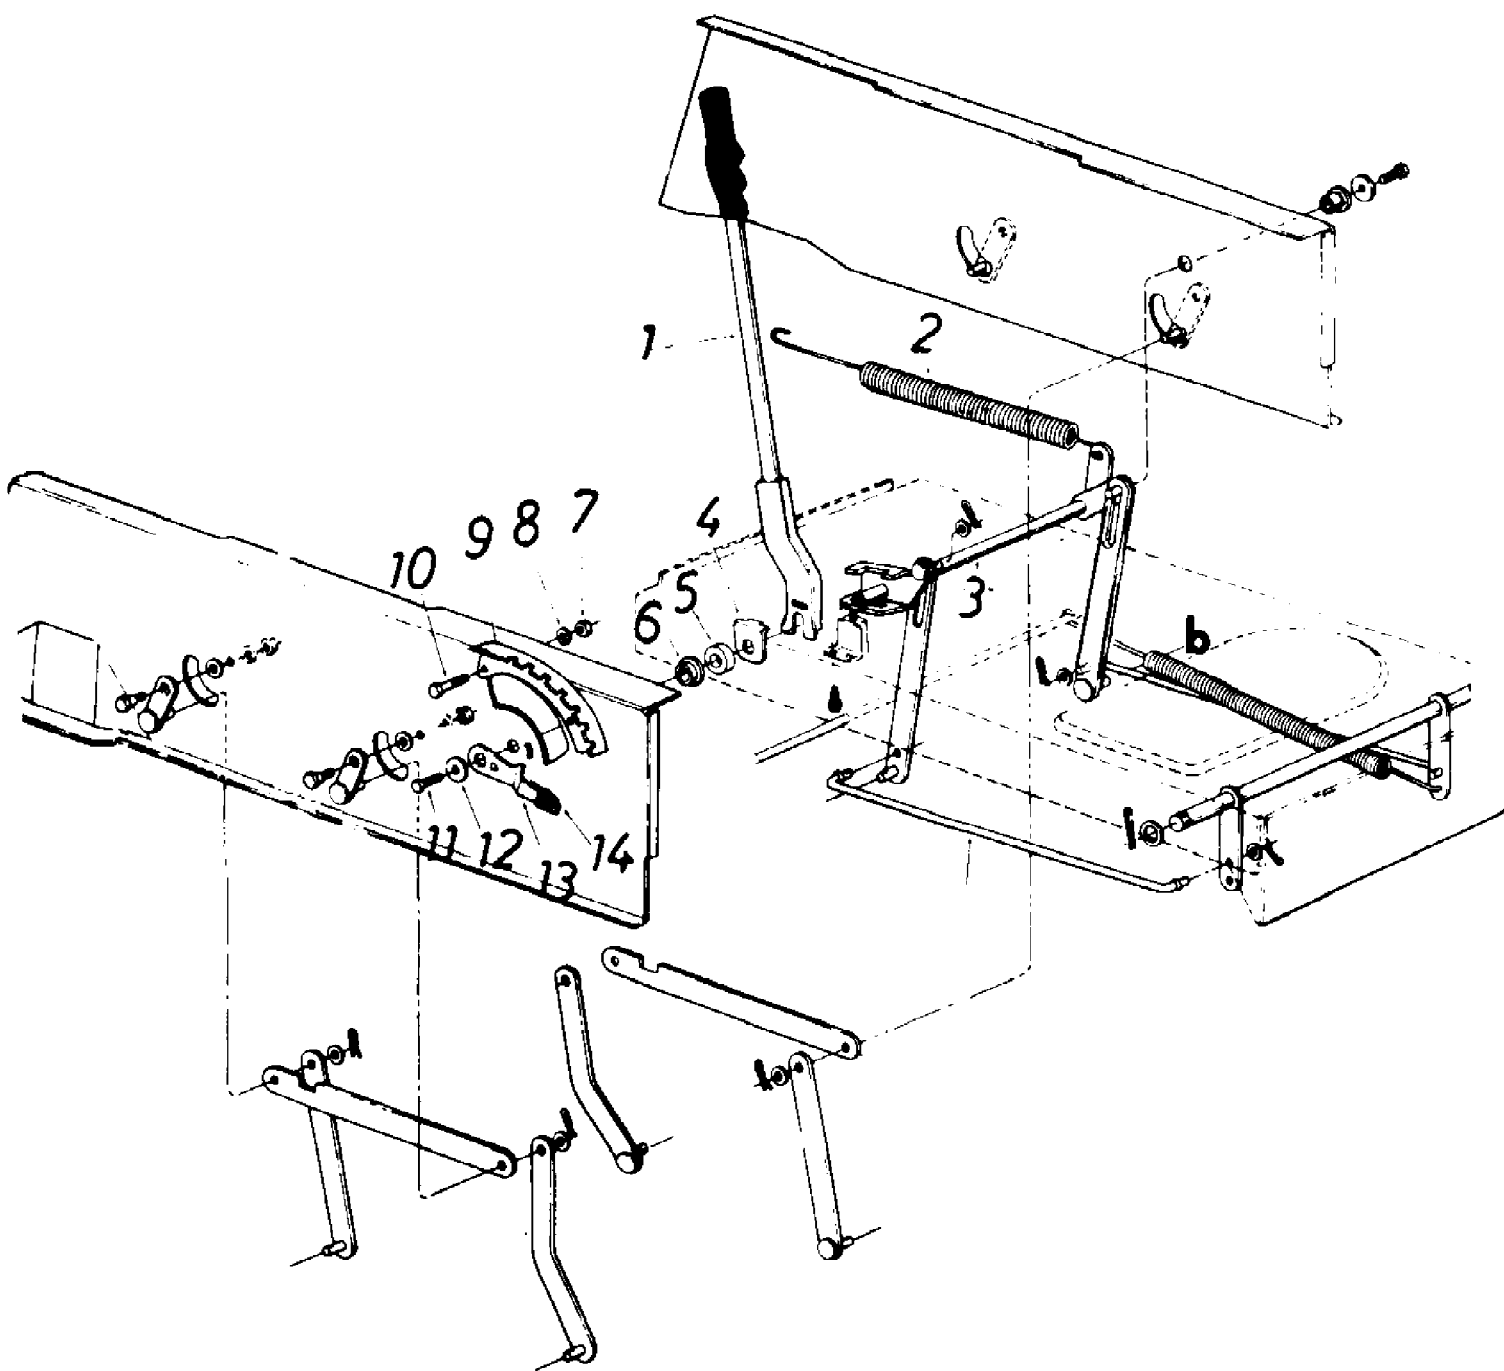

136-704-190 Yard Boss LT-140 (1986)
Lift Shaft And Steering Assembly

Page 20 of 27

Ref #	Part Number	Qty	S/P/F	Description
1	14654	1		Lift Handle Ass'y.
2	732-0307	1	S	Extension Spring .99" O.D. x 11" Lg.
3	14641	1		Lift Shaft Ass'y.
4	14654	1		Retainer Wash.-Lift Handle
5	735-0216	1		Rubber Wash. 1.50" O.D. x .63" I.D.
6	736-0341	1		Flange Wash. .628" I.D. x 1.25" O.D.
7	712-0267	1	S	Hex Nut 5/16-18 Thd.
8	736-0119	1	S	L.-Wash. 5/16" I.D.
9	14633	1		Index Bracket
10	710-0118	1	S	Hex Bolt 5/16-18 x .75" Lg.
11	710-0604	1	S	Hex Wash. Hd. Self-Tap Scr. 5/16-18x.62" Lg.
12	736-0231	1	S	Fl.-Wash. .344" I.D. x 1.25" Lg.
13	736-0412	1		Deck Lift-Down Stop
14	08540	1	/P	Knob