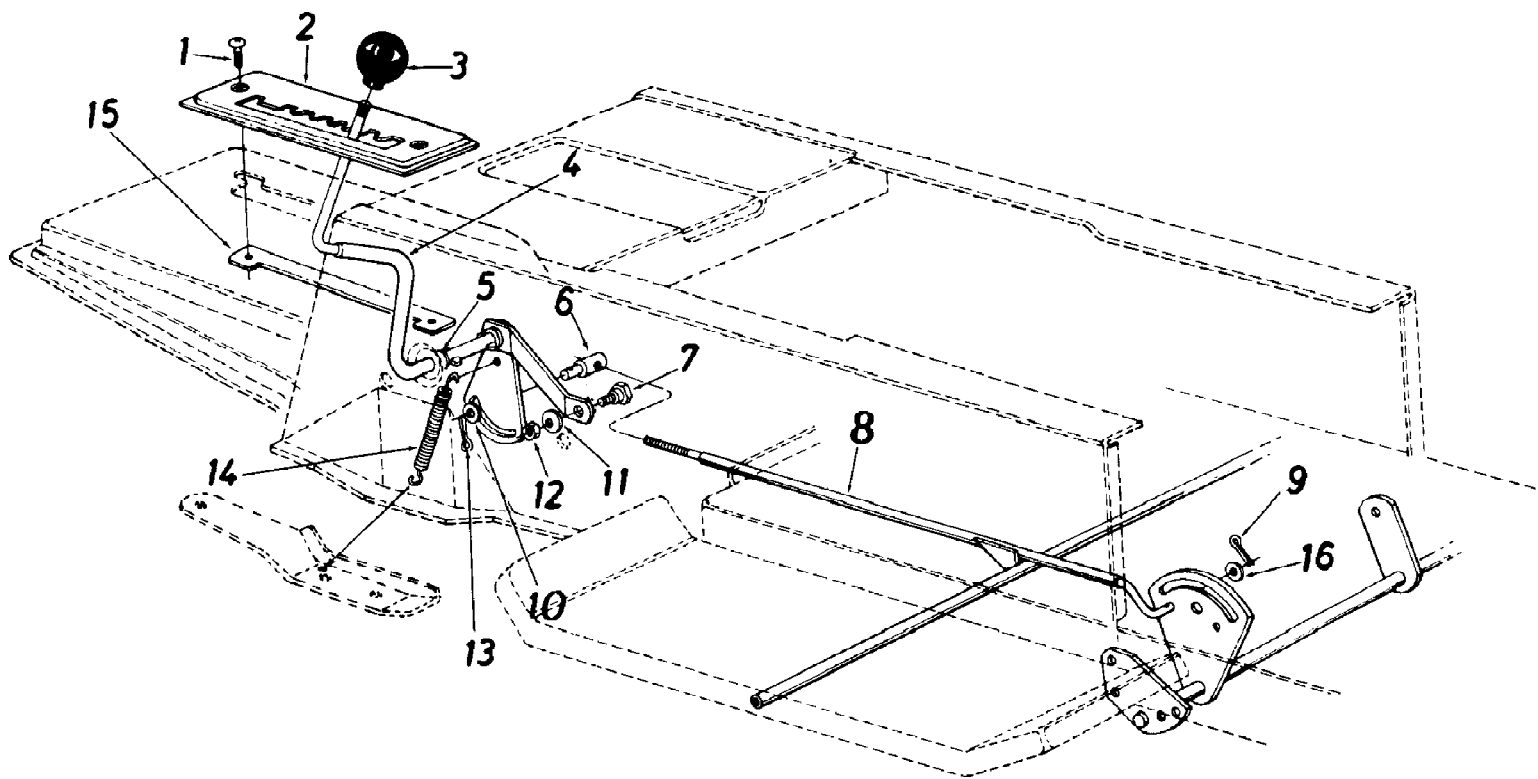

136-704-190 Yard Boss LT-140 (1986)
Speed Selector Assembly

136-704-190 Yard Boss LT-140 (1986)
Speed Selector Assembly

Page 25 of 27

Ref #	Part Number	Qty	S/P/F	Description
1	710-0924	1	/P	Truss Mach. Scr. 1/4-20 x .75" Lg.
2	16194	1	S	Speed Selector Plate 7-Speed
3	720-0175	1	S	Gear Shift Knob
4	16192	1	S	Speed Selector Cam Ass'y.
5	736-0192	1	S	Flat Washer .53" I.D. x .93"
6	711-0198	1	S	Ferrule 3/8-24 x .37" Dia.
7	738-0155	1	S	Shoulder Bolt .435" Dia. x .1 60
8	16355	1		Speed Control Rod Ass'y.
9	714-0507	1	S	Cotter Pin 3/32" Dia. x .75"
10	736-0140	1	S	FI-Wash. .385" I.D. x .62" O.D.
11	736-0119	1	S	L-Wash. 5/16" I.D.
12	712-0267	1	S	Hex Nut 5/16-18 Thd.
13	714-0507	1	S	Cotter Pin 3/32 Dia. x .75"
14	732-0303	1	S	Spring
15	16196	1		Clamping Plate
16	736-0226	1	S	FI-Wash. .47" I.D. x .88" O.D.