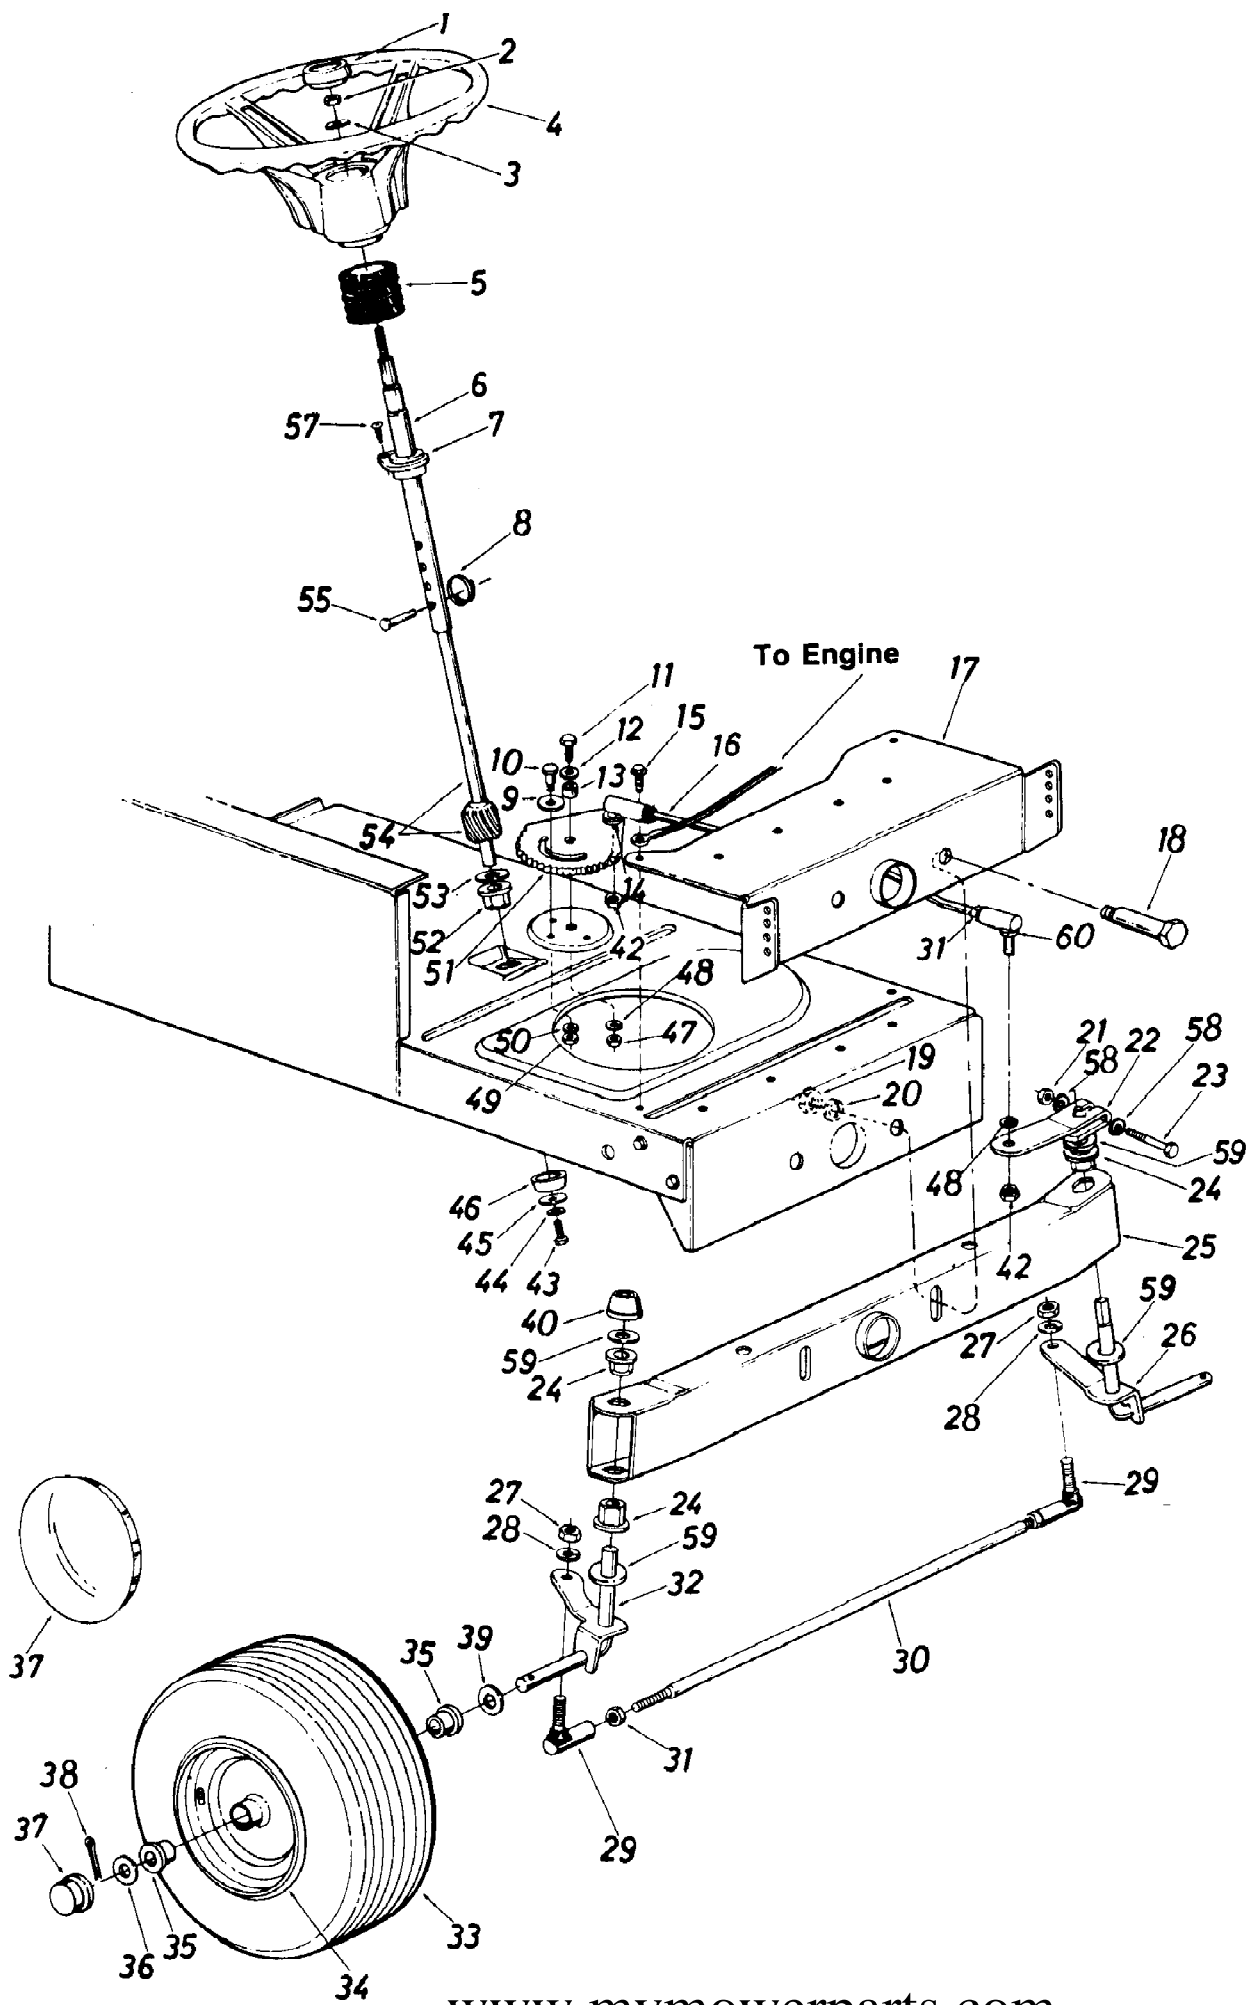

136-704-190 Yard Boss LT-140 (1986)
Front Wheel Assembly

136-704-190 Yard Boss LT-140 (1986)
Front Wheel Assembly

Page 17 of 27

Ref #	Part Number	Qty	S/P/F	Description
1	731-0220	1	S	Steering Wheel Cap
2	712-0267	1	S/F	Hex Nut 5/16-18 Thd.
	712-0123	1	/P/F	Hex Nut 5/16-24 Thd
3	736-0242	1	/P	Belleville Wash. .345" I.D.
4	731-0219	1	/P/F	Steering Wheel 12" Dia.
	731-0356	1	F	Steering Wheel 13.5" Dia.
	731-0805	1	S/F	Steering Wheel 12" Dia.
	731-0806	1	S/F	Steering Wheel 13.5" Dia.
5	731-0559	1	S	Steering Bellow
6	14775	1	F	Steering Column Ass'y.
	16512	1	F	Steering Column Ass'y
7	741-0356	1		Flange Bearing .890 I.D. x 1.36 O.D.
8	714-0150	1		Locking Ring
	712-0324	1	/P	Hex Lock Nut 1/4-20 Thd.
9	736-0319	1	S	FI-Wash. .438" I.D. x 1.37" O.D.
10	738-0141	1	S	Shoulder Bolt .437" Dia. x .35 Lg. 5/16-18 Thd.
11	710-0152	1	S	Hex Bolt 3/8-24 x 1.0" Lg. (Grade 5)
12	736-0258	1	/P	FI-Wash. .38" I.D. x 1.0" O.D.
13	750-0535	1	S	Spacer .380" I.D. x .625" O.D. x .227
14	736-0169	1	S	L-Wash. .38" I.D.
15	710-0726	1	/P	Hex Wash. Hd. Self-Tap Scr.
16	711-0788	1	S	Steering Drag Link
17	14619	1		Front Pivot Brkt.
18	738-0527	1	S	Shoulder Bolt .498" Dia. x 2.04 Lg. 3/8-16 Thd.
19	712-0798	1	/P	Hex Nut 3/8-16 Thd.
20	736-0169	1	S	L-Wash. 3/8" I.D.
21	712-0237	1	S	Hex Cent. L-Nut 5/16-24 Thd.
22	16481	1	S	Steering Arm Front Axle
23	710-0772	1	/P	Hex Bolt 5/16-24 x 2.00" Lg. (Grade 5)
24	741-0225	1	S	Hex Flg. Brg. .634 I.D.
25	14608	1	S	Pivot Bar Ass'y.
26	16480	1	S	Front Axle Ass'y. L.H (690)
	16479	1	S	Front Axle Ass'y. L.H (688, 704,)
27	712-0241	1	/P	Hex Nut 3/8-24 Thd*
28	736-0169	1	S	L-Wash. 3/8" I.D.
29	723-3018	1	S	Ball Joint 3/8-24 Thd.
30	711-0613	1		Tie Rod
31	712-0711	1	/P	Hex Jam Nut 3/8-24 Thd.
32	15840	1	S	Front Axle Ass'y. R.H. (690 only)
	14650	1	S	Front Axle Ass'y. R.H. (688,704,708)
33		1		Wheel Ass'y. Comp.
	734-0863	1	S	Wheel Ass'y. Comp. 14.5 x 6 (688, 704, 708)
	734-1229	1		Wheel Ass'y. Comp. 13 x 5 (690 Only)
34		1		Front Wheel Rim Only
	734-0997	1	S	Rim Only 14.5 x 6 (688, 704, 708)
	734-1227	1	/P	Rim Only 13 x 5
35	741-0313	1	S	Bearing
36	736-0285	1	/P	FI-Wash. .635 I.D. x 1.59" O.D.
37	731-0484	1	S	Front Wheel Hub Cap
	734-0541			Hub Cap