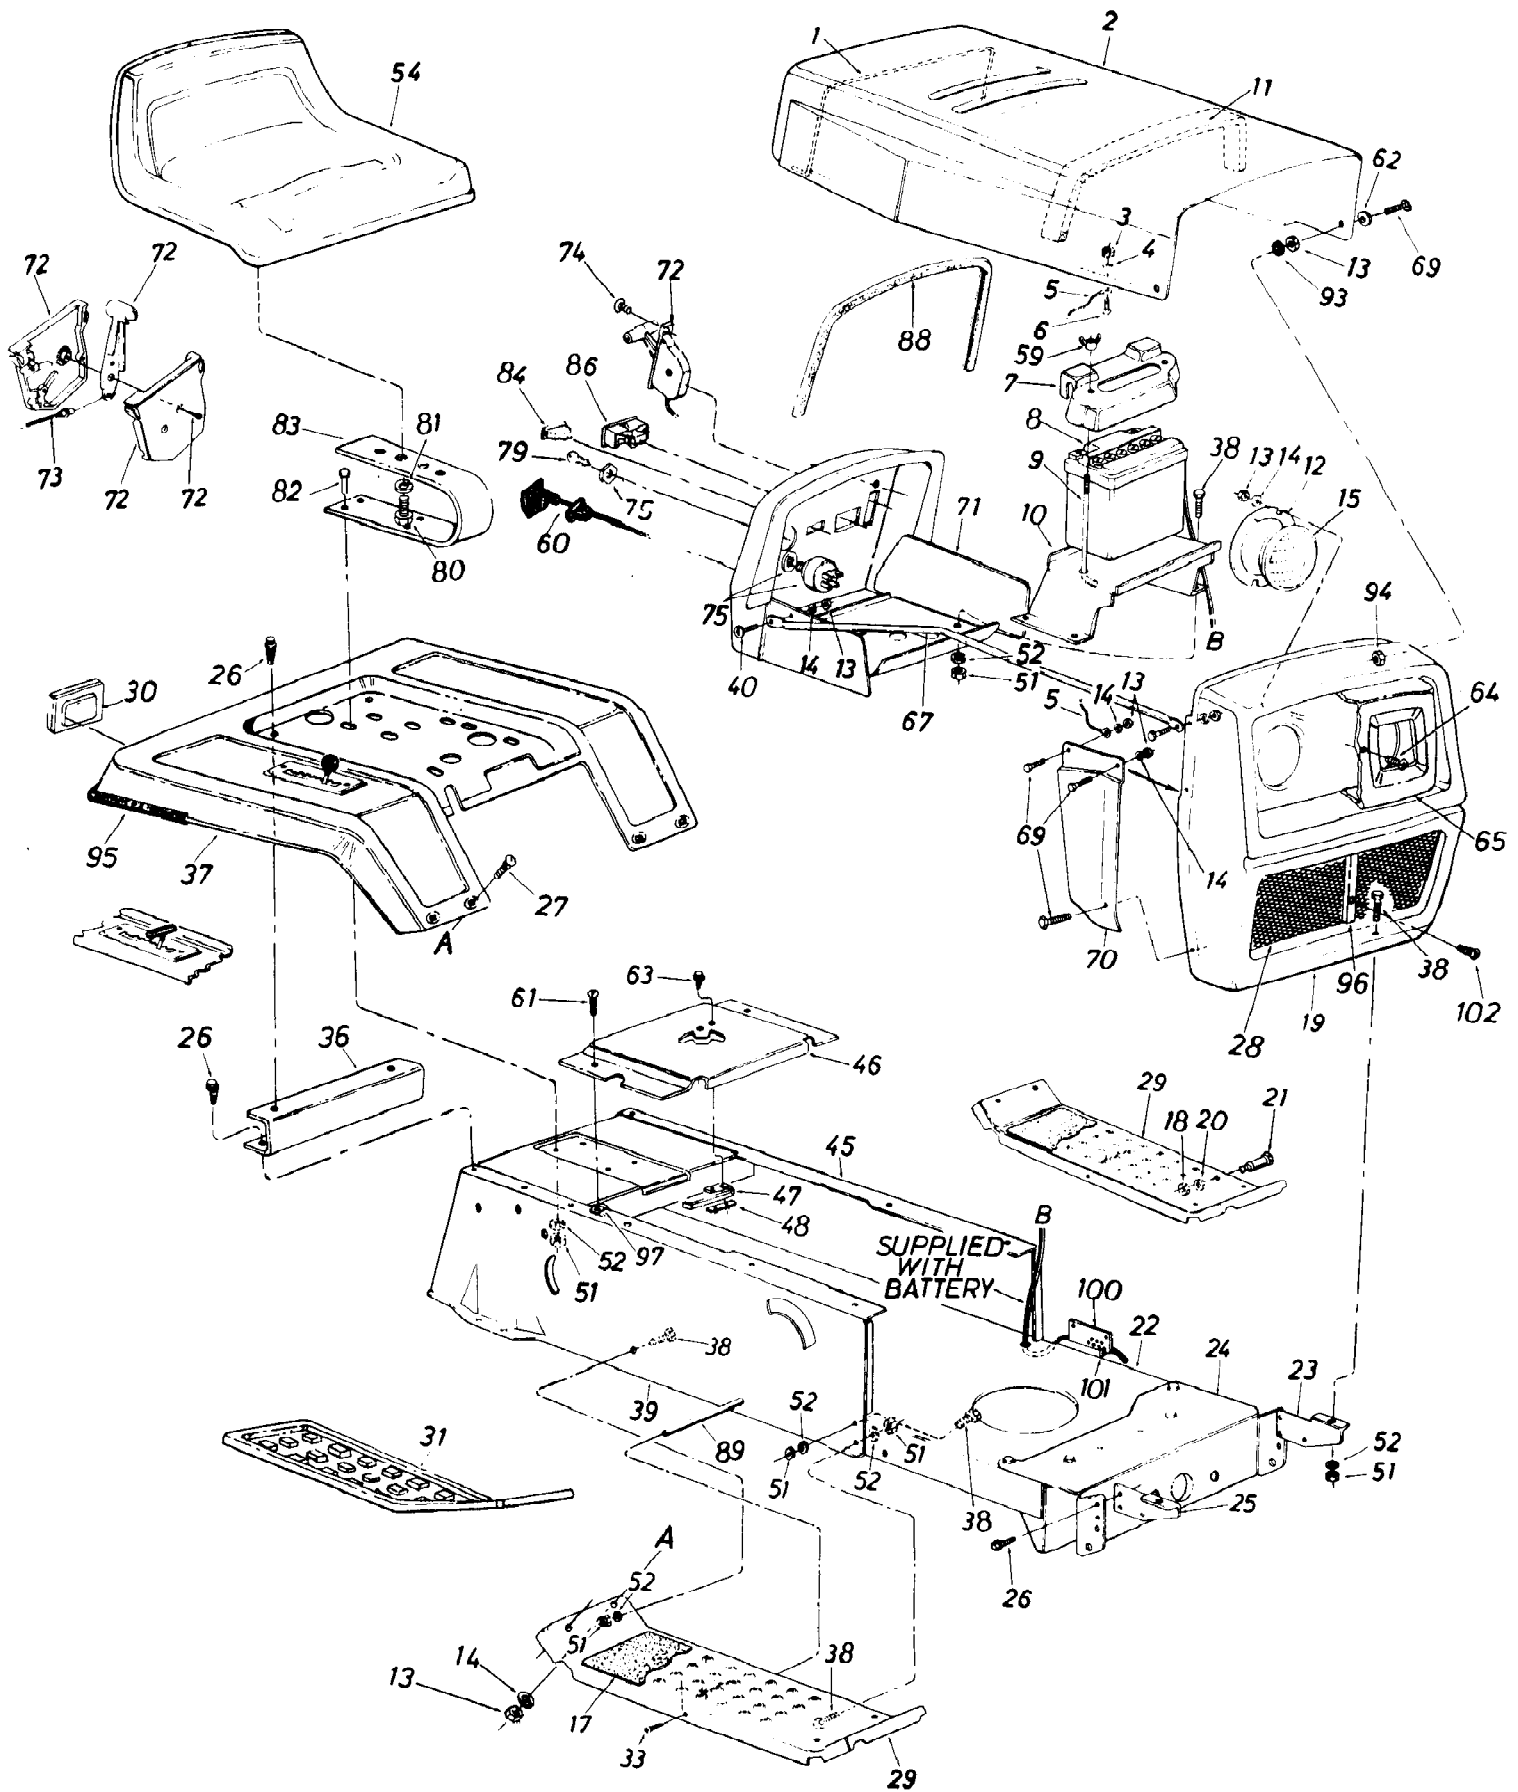

136-704-190 Yard Boss LT-140 (1986)
Body Assembly

Page 8 of 27

Ref #	Part Number	Qty	S/P/F	Description
1	732-0477	1		Hood Spring
2	16207	1		Hood
3	712-0272	1	/P	Hex Sems Nut #10-24 Thd*
4	726-0154	1	S	Push Mount Tie
5	723-0302	1		Hood Stop 7" Lg.
6	710-0473	1	/P	Truss Hd. Scr. #10-24 x 1/2"*
7	731-0707	1		Battery Cover
8	725-0453	1	S	12 Volt Battery
9	711-0222	1	S	Battery Hold Down Rod
10	12747	1		Battery Bracket
11	722-0138	1		PVC Foam Strip
12	09960	1		Headlight Retainer
13	712-0287	1	S	Hex Nut 1/4-20 Thd*
14	736-0329	1	S	L-Wash. 1/4" I.D*
15	725-0222	1	S	Headlight
17	723-0360	1		Foot Pad (704)
18	712-0798	1	/P	Hex Nut 3/8-16 Thd*
19	14781	1		Grille Ass'y.
20	736-0169	1	S	L-Wash. 3/8" I.D*
21	738-0145	1	S	Shld. Bolt .50" Dia. x .84
22	14606	1		Lower Frame
23	13863	1		Grille Mount Brkt. L.H.
24	14619	1		Front Pivot Brkt.
25	13862	1		Grille Mount Brkt. R.H.
26	710-0726	1	/P	Hex Wash. Hd. AB-Tap Scr. 5/16 x .75" Lg.
27	710-0495	1		Carr. Bolt 1/4-20 x 2.00" Lg*
28		1		UNKNOWN
29	14604	1		Running Board (R.H. & L.H.)
30	730-0116	1		Reflector (704)
31	731-0753	1		Foot Pad (708)
33	710-0323	1	/P	Truss Mach. Scr. 5/16-18 x .75" Lg*
36	15848	1		Fender Mount Brace
37	16221	1		Fender
38	710-0118	1	S	Hex Bolt 5/16-18 x .75" Lg*
39	14602	1	S	R.H. Side Frame
40	710-0258	1	S	Hex Bolt 1/4-20 x .62" Lg*
	722-0157	1		Foam Strip
45	14603	1		L.H. Side Frame
46	16433	1		Shift Cover
47	725-0759	1	S	Reverse Safety Switch
48	726-0222	1	S	Insulator Nut Plate
51	712-0267	1	S	Hex Nut 5/16-18 Thd*
52	736-0119	1	S	L-Wash. 5/16" I.D*
54	757-0309	1		Seat Ass'y.
59	712-0113	1	S	Wing Nut 1/4-20 Thd. Plastic
60	746-0613	1	S	Choke Control 44.0" Lg.
61	710-0351	1	/P	Truss Mach. Tap Scr. #10 x .50" Lg.
62	736-0173	1	/P	FI-Wash. .281 I.D. x .73 O.D.
63	710-0227	1	/P	Hex Wash. Hd. AB-Tap Scr. #8 x .50
64	710-0148	1	/P	Truss Hd. Scr. #10-24 x .38" Lg.
65	731-0465	1		Bezel
67	749-0673	1		Grille Support Rod L.H.
	749-0674			Grille Support Rod R.H.