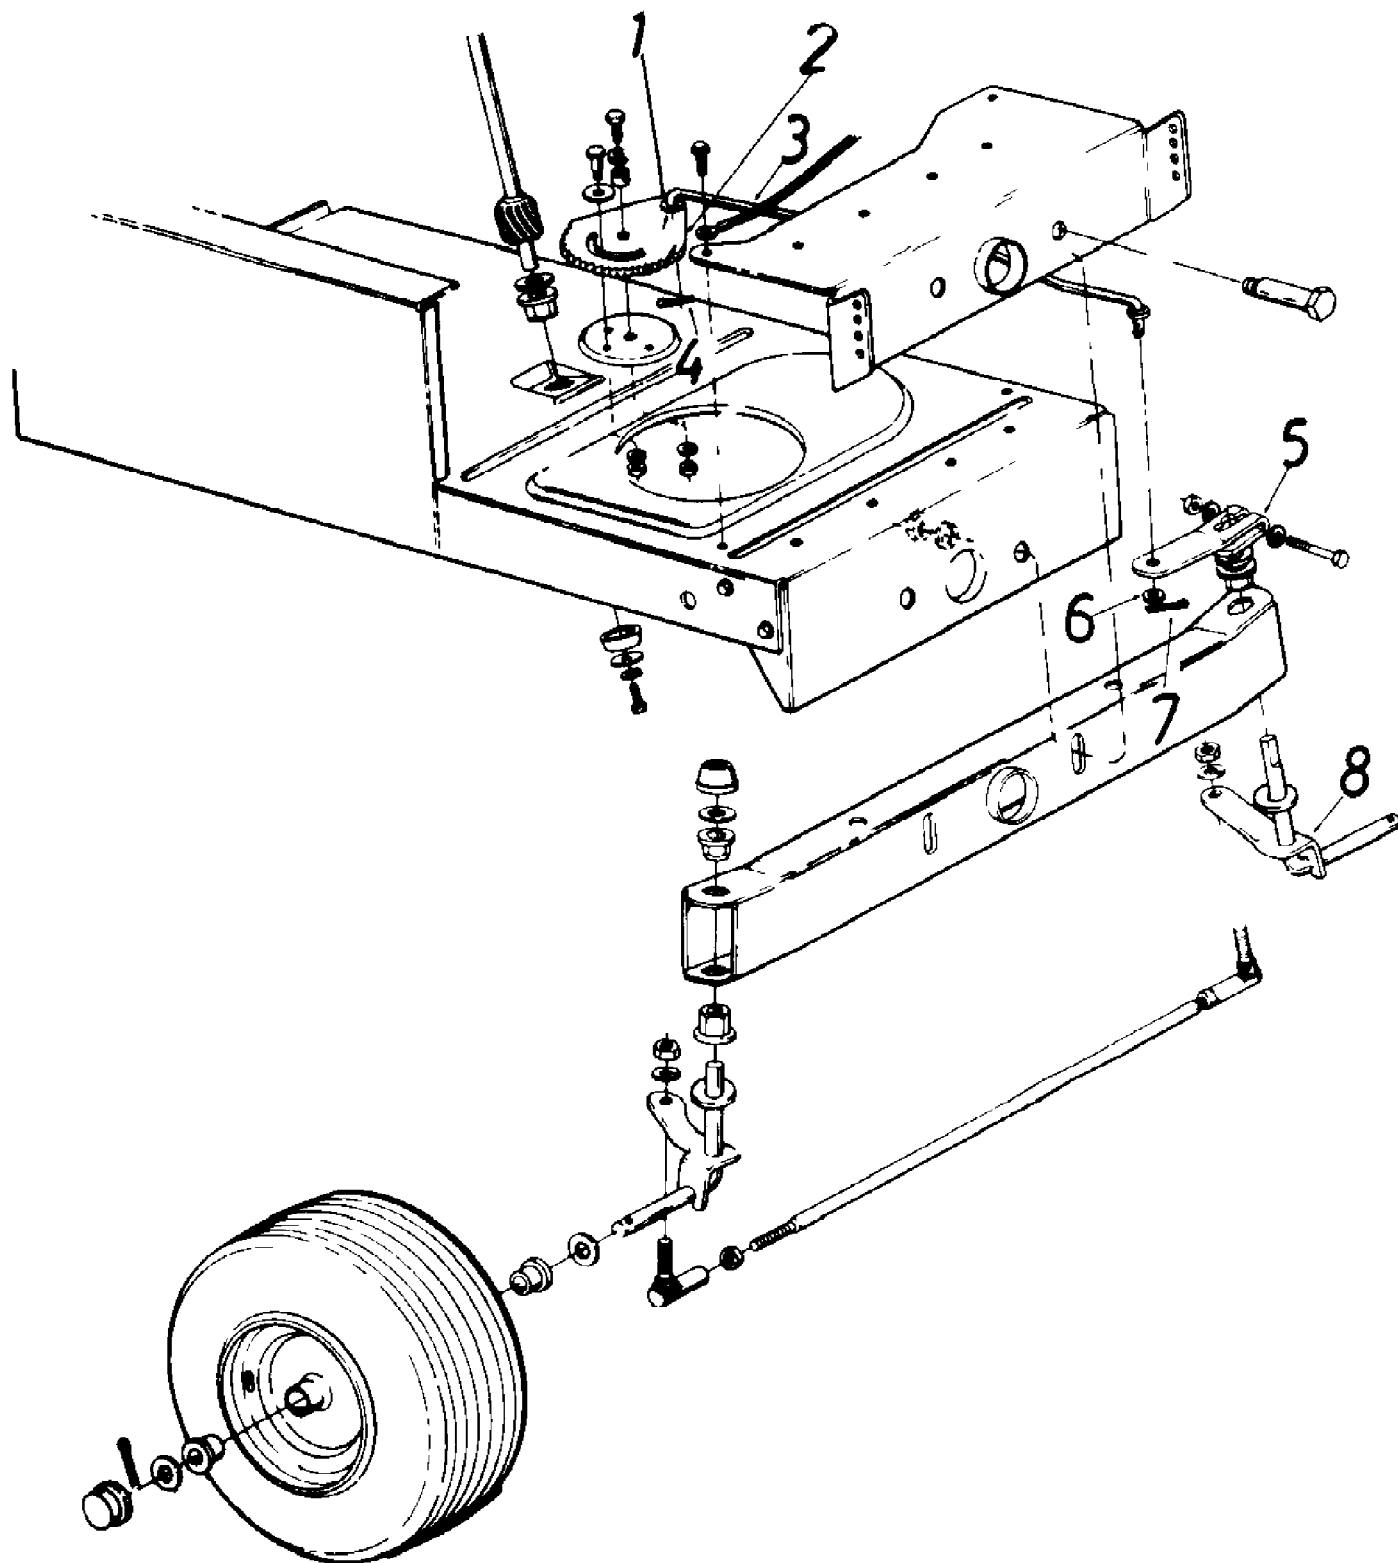

136-704-190 Yard Boss LT-140 (1986)
Steering Assembly

Page 27 of 27

Ref #	Part Number	Qty	S/P/F	Description
1	736-0355	1	/P	Fl.-Wash..56" I.D. x 1" O.D.
2	717-0468	1	S	Steering Gear Segment
3	711-0782	1	/P	Steering Drag Link
4	714-0115	1	S	Cotter Pin 1/8" Dia. x 1" Lg.
5	14611	1	S	Steering Arm Front Axle
6	736-0355	1	/P	Fl.-Wash..56" I.D. x 1" O.D.
7	714-0115	1	S	Cotter Pin 1/8" Dia. x 1" Lg.
8	14649	1	S	Front Axle Ass'y. - L.H. - Short
	15841	1	S	Front Axle Ass'y. - L.H. - Long